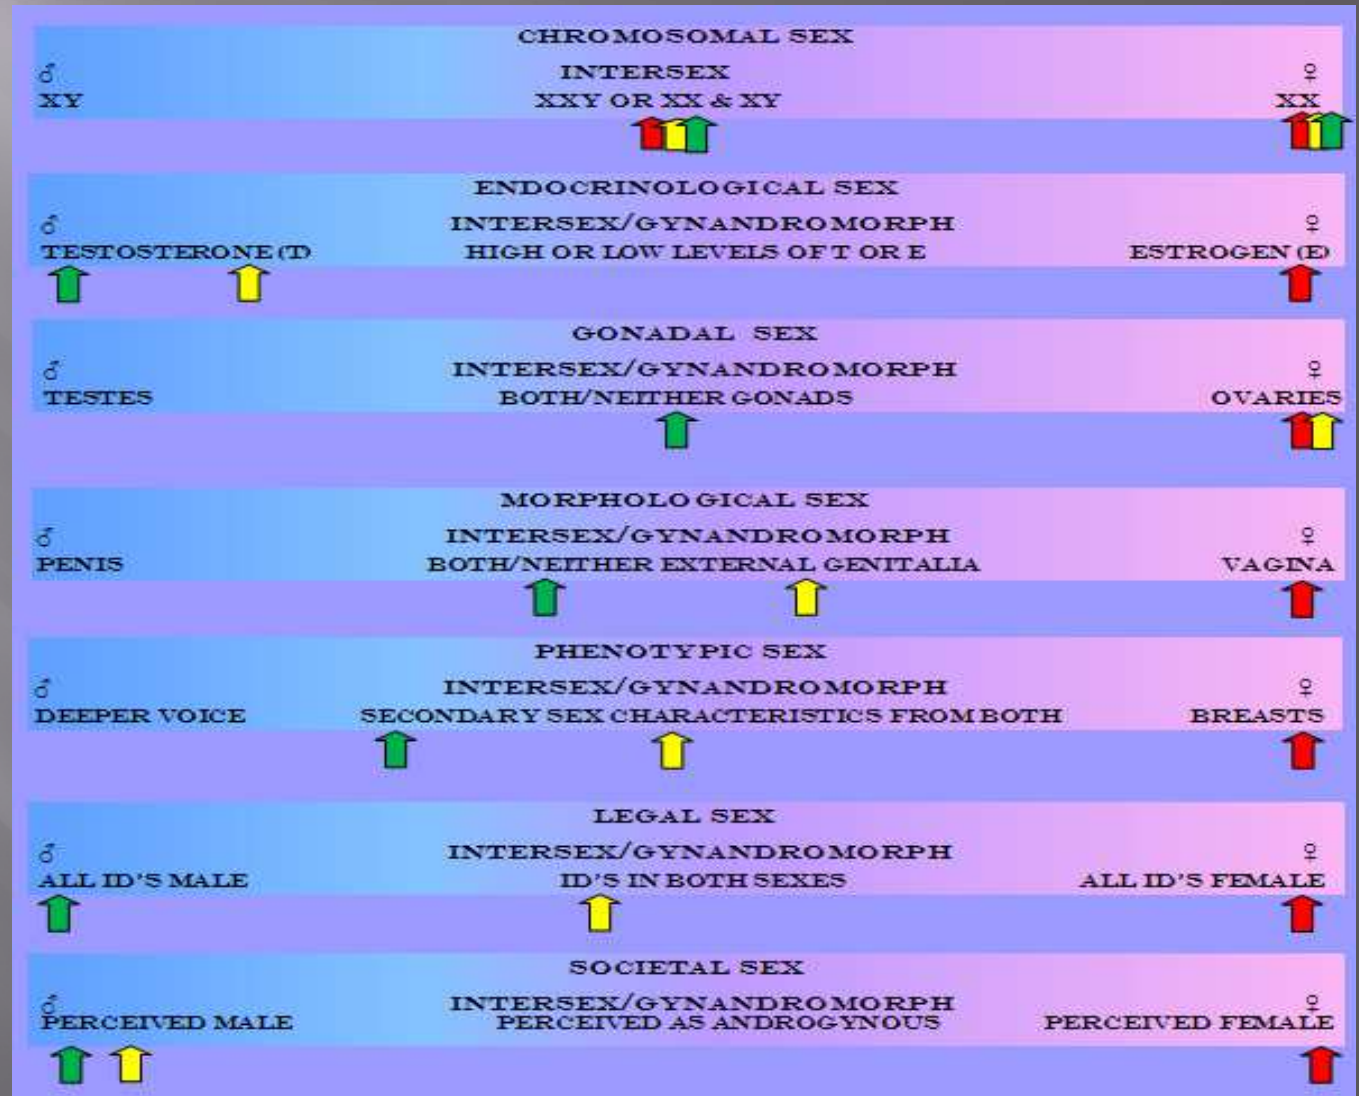

Registration Acknowledgment Card

SOCIAL SECURITY NUMBER: 12345678
DATE OF BIRTH: 08-25-92

Signature: William A. Chatfield

Three Principles of Sex: Tying It All Together

I) Sex is the assignment or classification of people based on physical characteristics.

II) Accurate assignment of an individual to a sex must be based on several overlapping continuums rather than binary categories.

III) An individual's location on these continuums may not be constant, thus one person may have multiple sexes.

An Example of a Non-Binary Sexed Individual

↑ Represents his assigned sex.

↑ Represents his current sex.

↑ Represents his sex identity.

Questions